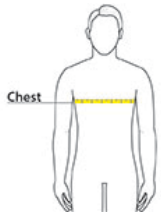

### PRODUCT MEASUREMENTS

	XS	S	M	L	XL	2XL	3XL	4XL	5XL	6XL
Chest	19	20 1/2	22	23 1/2	25	26 1/2	28 1/2	30 1/2	32 1/2	34 1/2
Sleeve Length	18 3/4	19 1/2	20 1/4	21	21 3/4	22 1/2	23 1/4	24	24 3/4	24 3/4
Body Length at Back	27 1/4	28 1/4	29 1/4	30 1/4	31 1/4	32 1/4	32 3/4	33 1/4	34 1/2	35

**Chest:** Measured across the chest one inch below armhole when laid flat.

**Sleeve Length:** Start at center of neck and measure down shoulder, down sleeve to hem.

**Body Length at Back:** Measured from high point shoulder to finished hem at back.

### SIZE CHARTS

	XS	S	M	L	XL	2XL	3XL	4XL	5XL	6XL
Chest	32-34	35-37	38-40	41-43	44-46	47-49	50-53	54-57	58-60	61-63

## HOW TO MEASURE

---